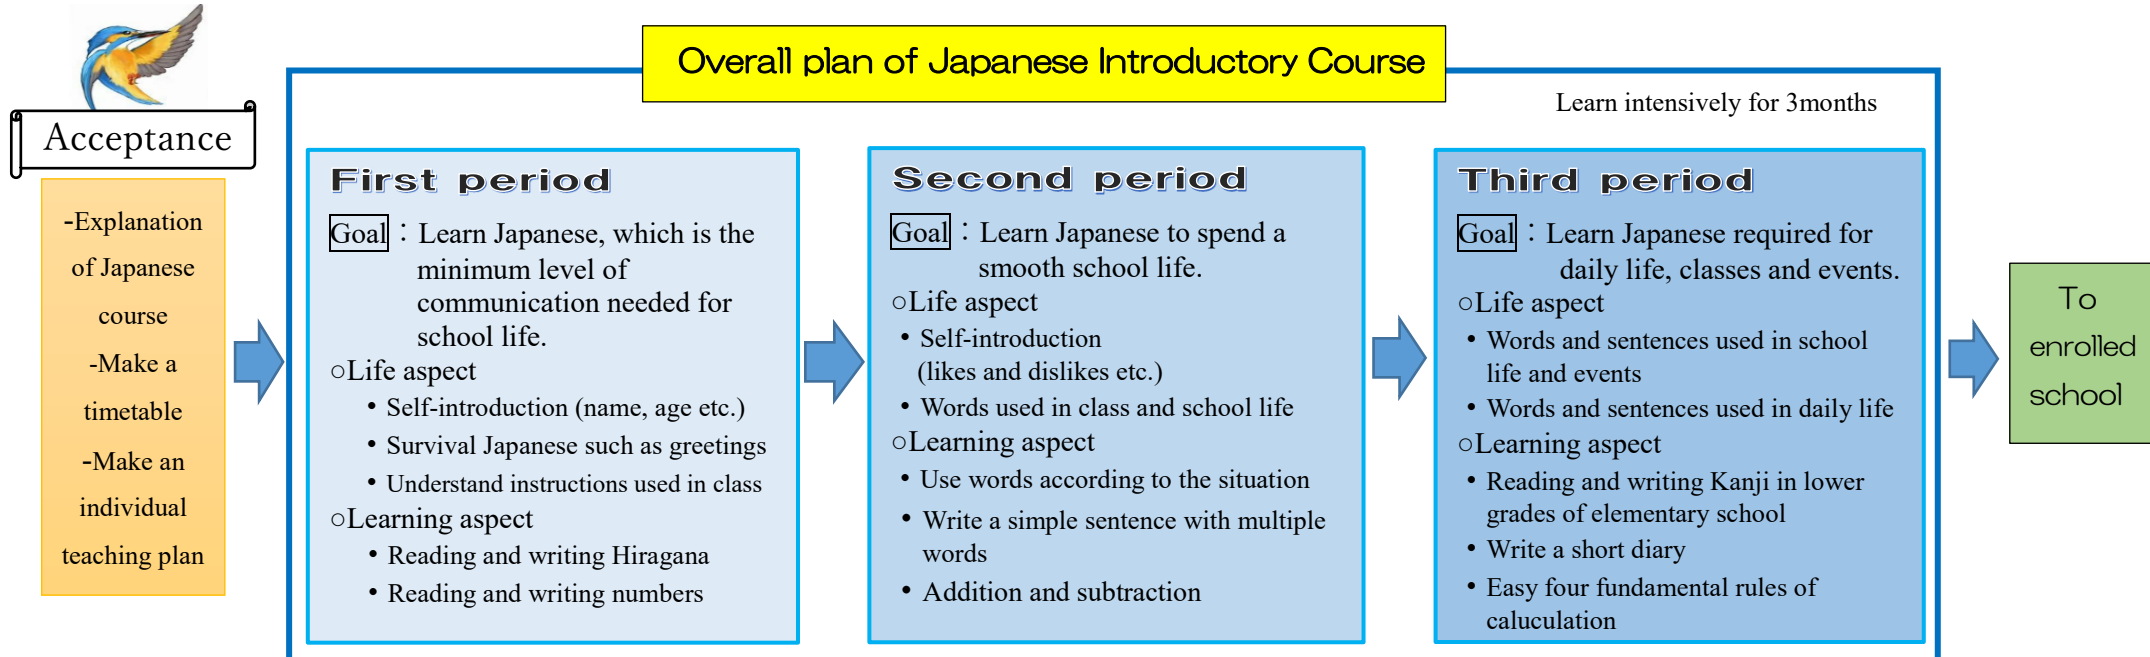

(英)

Japanese Introductory Course
For the City of Koka

Kawasemi Course

Opened in September 2018

In the Kawasemi course, the aim of the program is to help students enrolled in elementary and junior high schools in the city who need Japanese language instruction to smoothly proceed with their school life by providing them with basic Japanese language instruction and adaptive education for a fixed period of time (3months).

Outline of "Kawasemi Course"

- Kawasemi course is located inside Bantani Higashi Elementary School.
Leave enrolled school for 3 months and go to Kawasemi Course. Elementary school students must be picked up by their parents. Junior high school students can go to school by bicycle or use public transportation.
- Go to school between 8:30 and 9:10 in the morning. After that, there will be a morning homeroom etc.
Classes are from 9:35 a.m. to 14:45 p.m. You will study a timetable of 4 school hours a day.
- There is no tuition fee.
- For more information, please contact the Koka city Board of Education (0748-69-2243).
※Details are also put on the Koka City Board of Education Secretariat website.